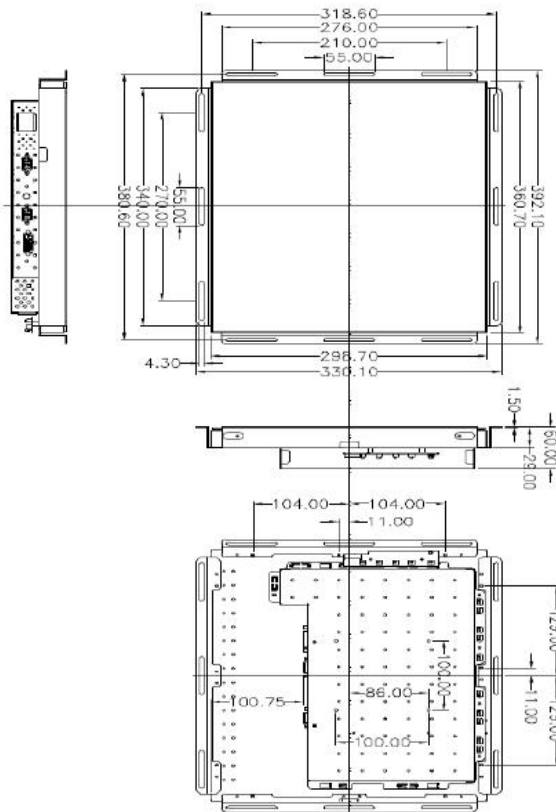

Available in SAW, 5 Wire resistive touch technologies

Stable Reliable & Durable

Available in sizes

12.1", 15", 17", 19"

### OEM 17" Open Frame LCD Display Main Specifications:

Serial No.:	712Si	197S
Size:	17"	19"
Pixel Pitch (mm):	0.264	0.294
Brightness(cd/m <sup>2</sup> ):	300 cd/m <sup>2</sup>	300 cd/m <sup>2</sup>
Contrast Ratio:	500:1	700:1
Viewing Angle:	160o	160o
Response Time (ms):	8ms	5ms
H Frequency (KHz):	30-80	30-80
V Frequency (KHz):	55-75	55-75
Max. Resolution:	1280 x 1024	1280 x 1024
Display Color:	16.2M	16.2M
Band Wide (MHz):	135	135
Input Signal:	RGB	RGB
Input Connector:	15Pins D-Sub	15Pins D-Sub
Plug and Play:	DDC 1/2B	DDC 1/2B
Control:	OSD Manual	OSD Manual
USB Port:	-	-
Working Power:	37W	37W

<b>Sleeping Power:</b>	< 1W	< 1W
<b>Power Input:</b>	Internal 100-240V/AC	Internal 100-240V/AC
<b>Wall Mount:</b>	VESA 100mm	VESA 100mm
<b>Radiation Standard:</b>	CCC,cUL,FCC,MPRII	CCC,cUL,FCC,MPRII
<b>N Weight (Kg):</b>	4.25	4.9
<b>G Weight (Kg):</b>	5.25	6.1
<b>Working Temperature:</b>	5°C ~ 55°C	5°C ~ 55°C
<b>Storage Temperature:</b>	-20°C ~ 60°C	-20°C ~ 60°C

**17 " Open frame LCD Drawing**